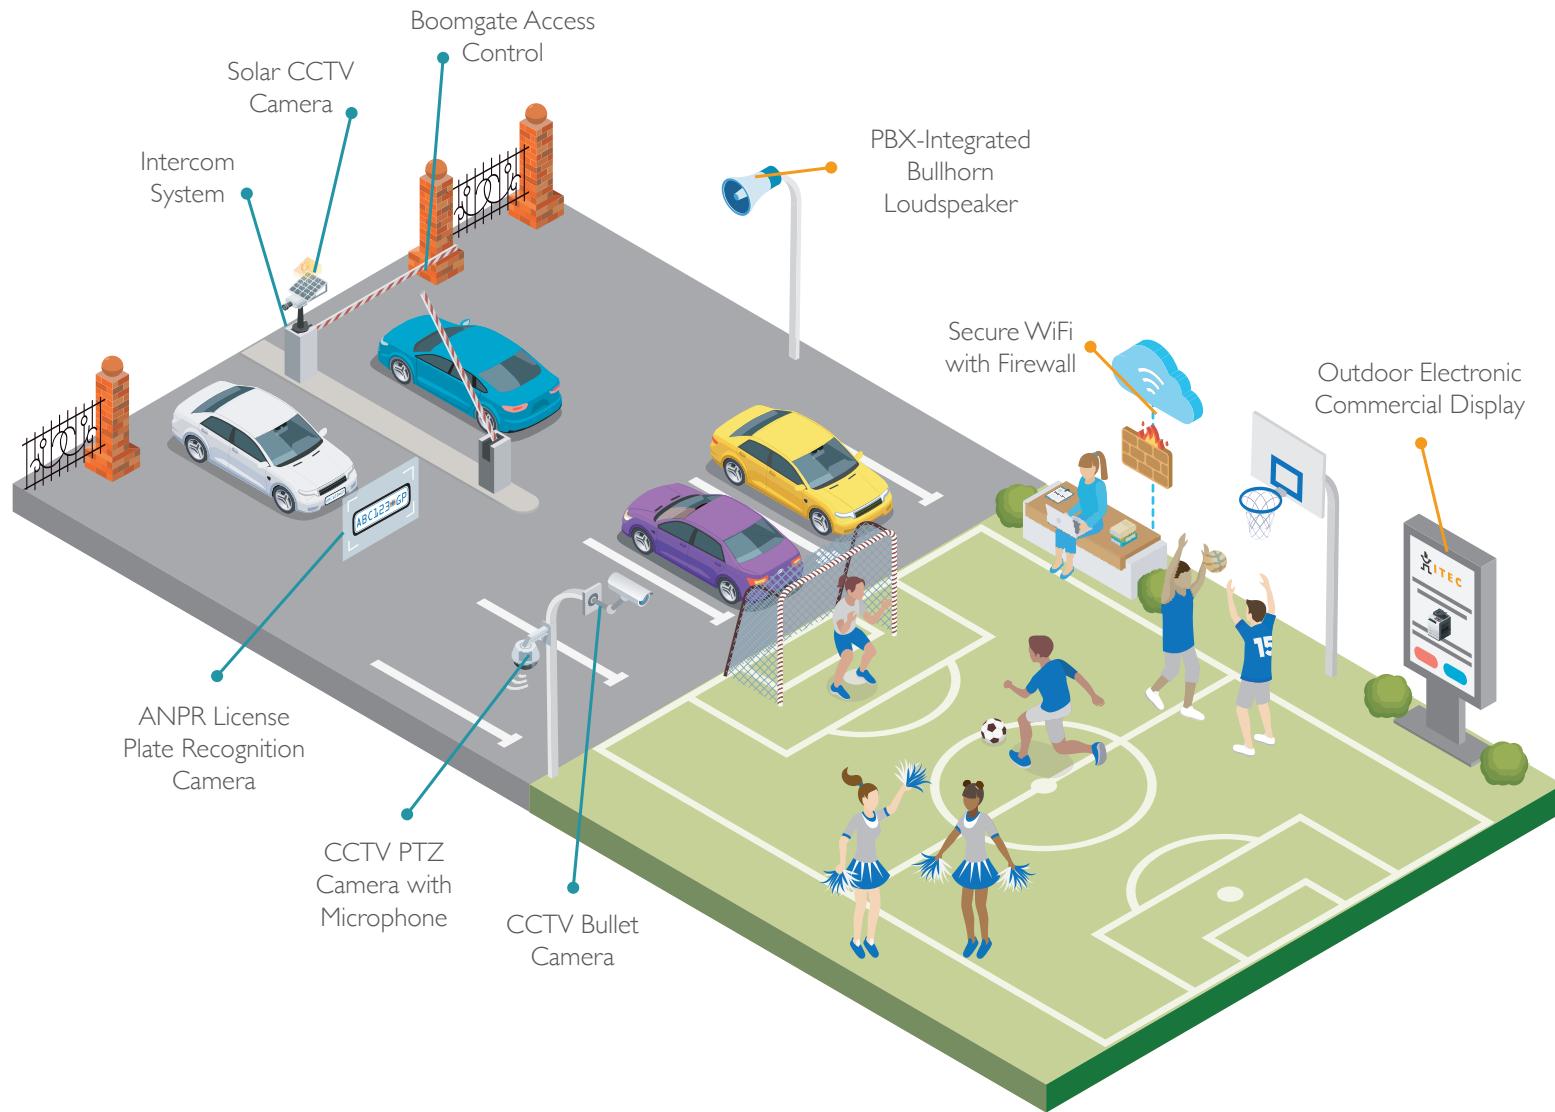

ENTRANCE & SPORTS FIELDS

Secure & Monitored Outdoor Educational Facilities

Security and traffic control are key priorities at any educational institution's entrance, parking area, and sports fields. A combination of surveillance and access-control solutions paired with smart, connected digital displays make for safe outdoor areas of any educational institution.

Itec's outdoor security solutions include boom gate access control, intercoms and license plate recognition cameras to regulate vehicle and foot-traffic access into the facility. Sound-enabled CCTV PTZ cameras and CCTV bullet cameras provide intelligent surveillance tools to mitigate risks, while solar CCTV cameras ensure always-on security. Our communications solutions include PBX-integrated bullhorn loudspeakers for clear communication in outdoor areas. In addition, firewall-secured WiFi provides reliable and protected internet connectivity, and outdoor electronic commercial displays enable dynamic content sharing and announcements.