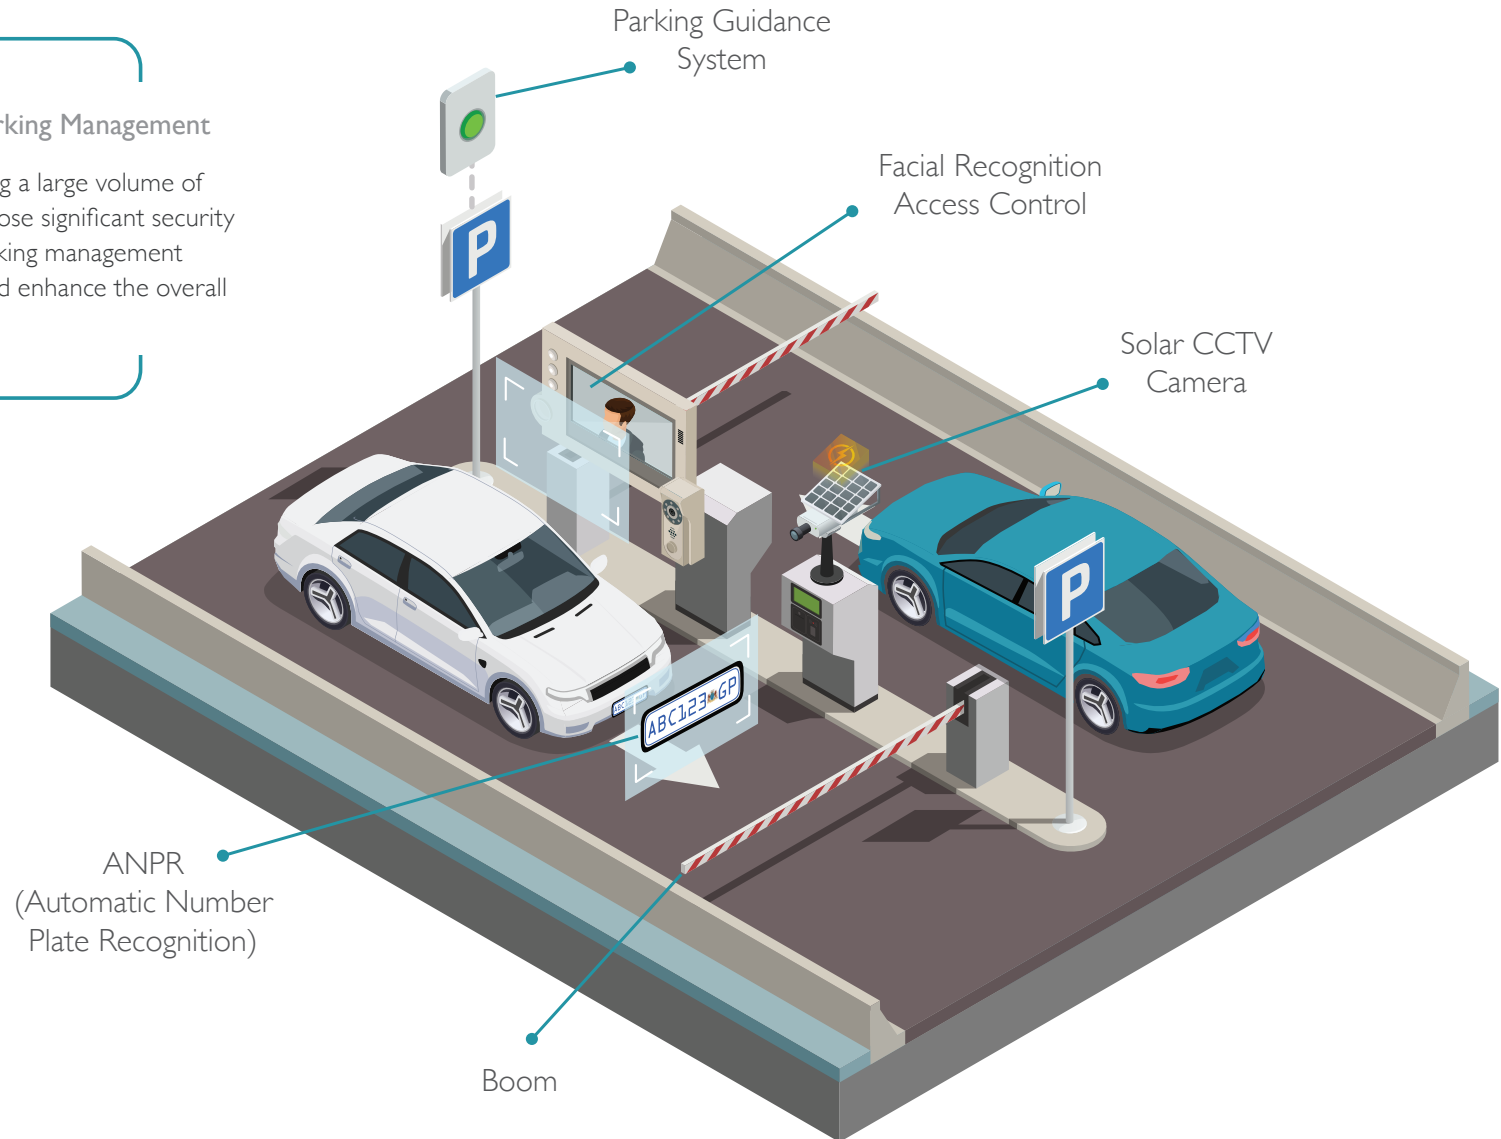

# VISITOR & PARKING MANAGEMENT

## Secure, Automated, Intelligent Access & Parking Management

Hospitality venues face the challenge of managing a large volume of traffic, both incoming and outgoing, which can pose significant security risks. Furthermore, the need for an efficient parking management system to improve safety, reduce congestion, and enhance the overall guest experience is essential.

Customised to the requirements of each venue, even within chains of the same brand, Itec's integrated security solutions facilitate the efficient flow of traffic into and out of hospitality venues. Automated biometric access control and ANPR, booms and solar-powered CCTV cameras are just an example of the visitor and parking management security options available for our customers in the hospitality industry.